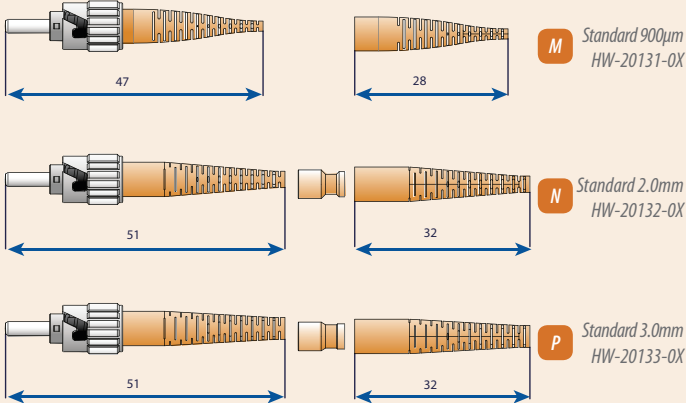

ST Premium Standard Boot

Recommended for R15 & R30 Fiber

Note: These boots are for Premium and Standard Connectors