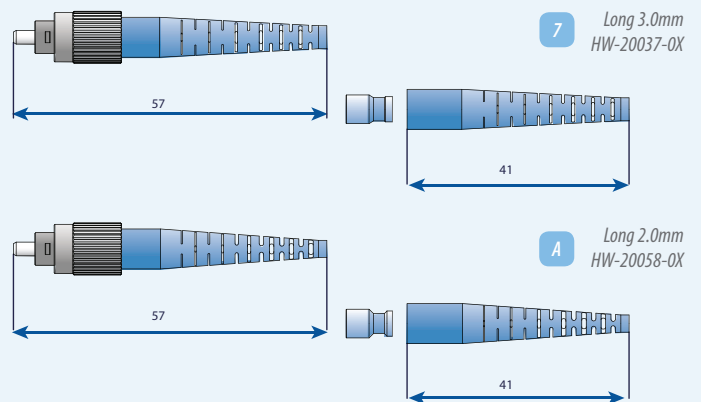

FC Premium Long Boot

CRIMP RING CODE

Premium Crimp Ring (Comes with Premium Connector)

1.6mm Premium Crimp Ring	HW-20061
2mm Premium Crimp Ring	HW-20026
3mm Premium Crimp Ring	HW-20001

CRIMP RING CODE

Standard Crimp Ring (Comes with Standard Connector)

2mm Standard Crimp Ring	HW-23025
3mm Standard Crimp Ring	HW-23026