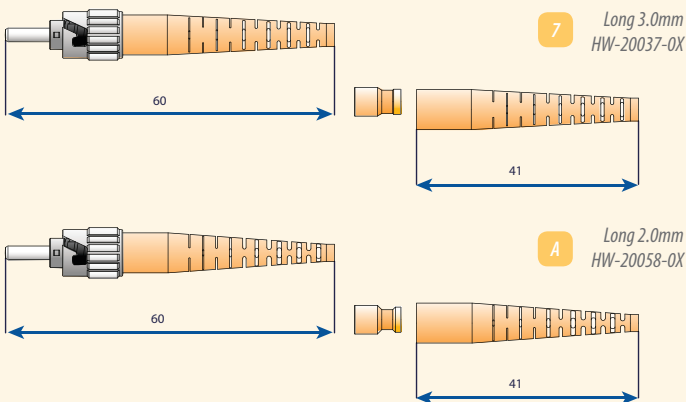

ST Premium Long Boot