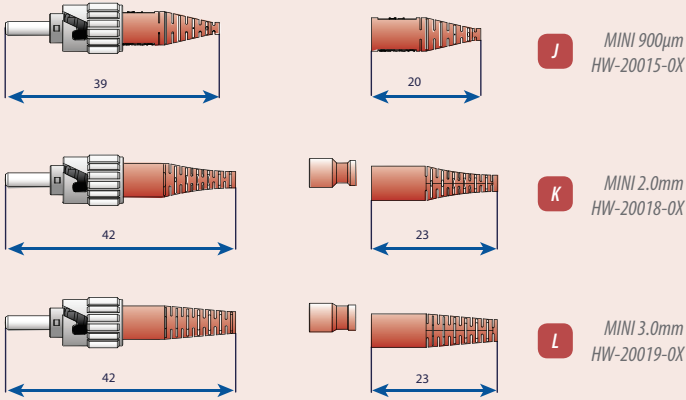

ST, FC CONNECTOR BOOT OPTIONS

ST Premium MINI Boot

Recommended for R7.5 & R15 Fiber