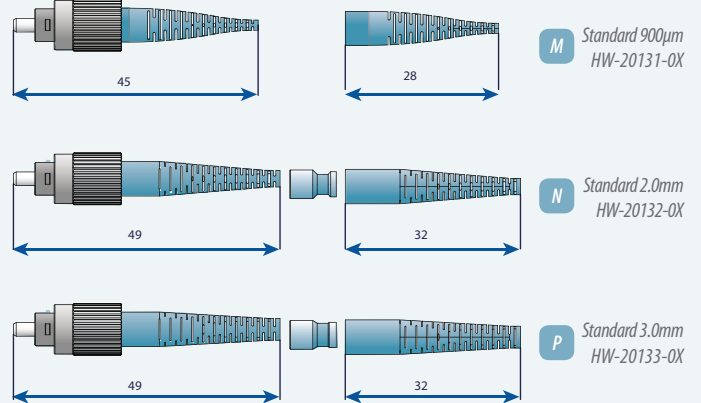

FC Premium Standard Boot

Recommended for R15 & R30 Fiber

Note: These boots are for Premium and Standard Connectors