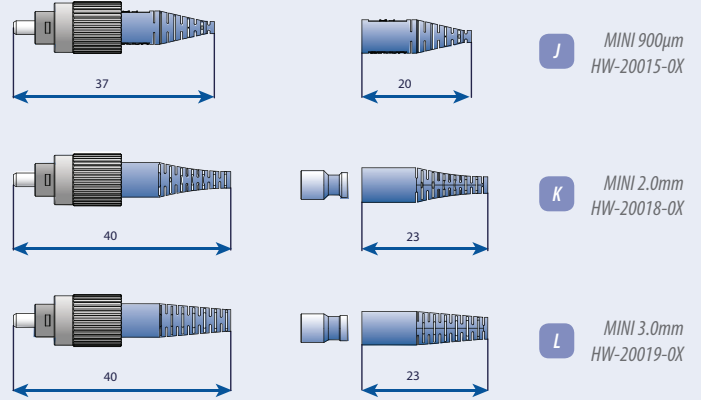

FC Premium MINI Boot

Recommended for R7.5 & R15 Fiber